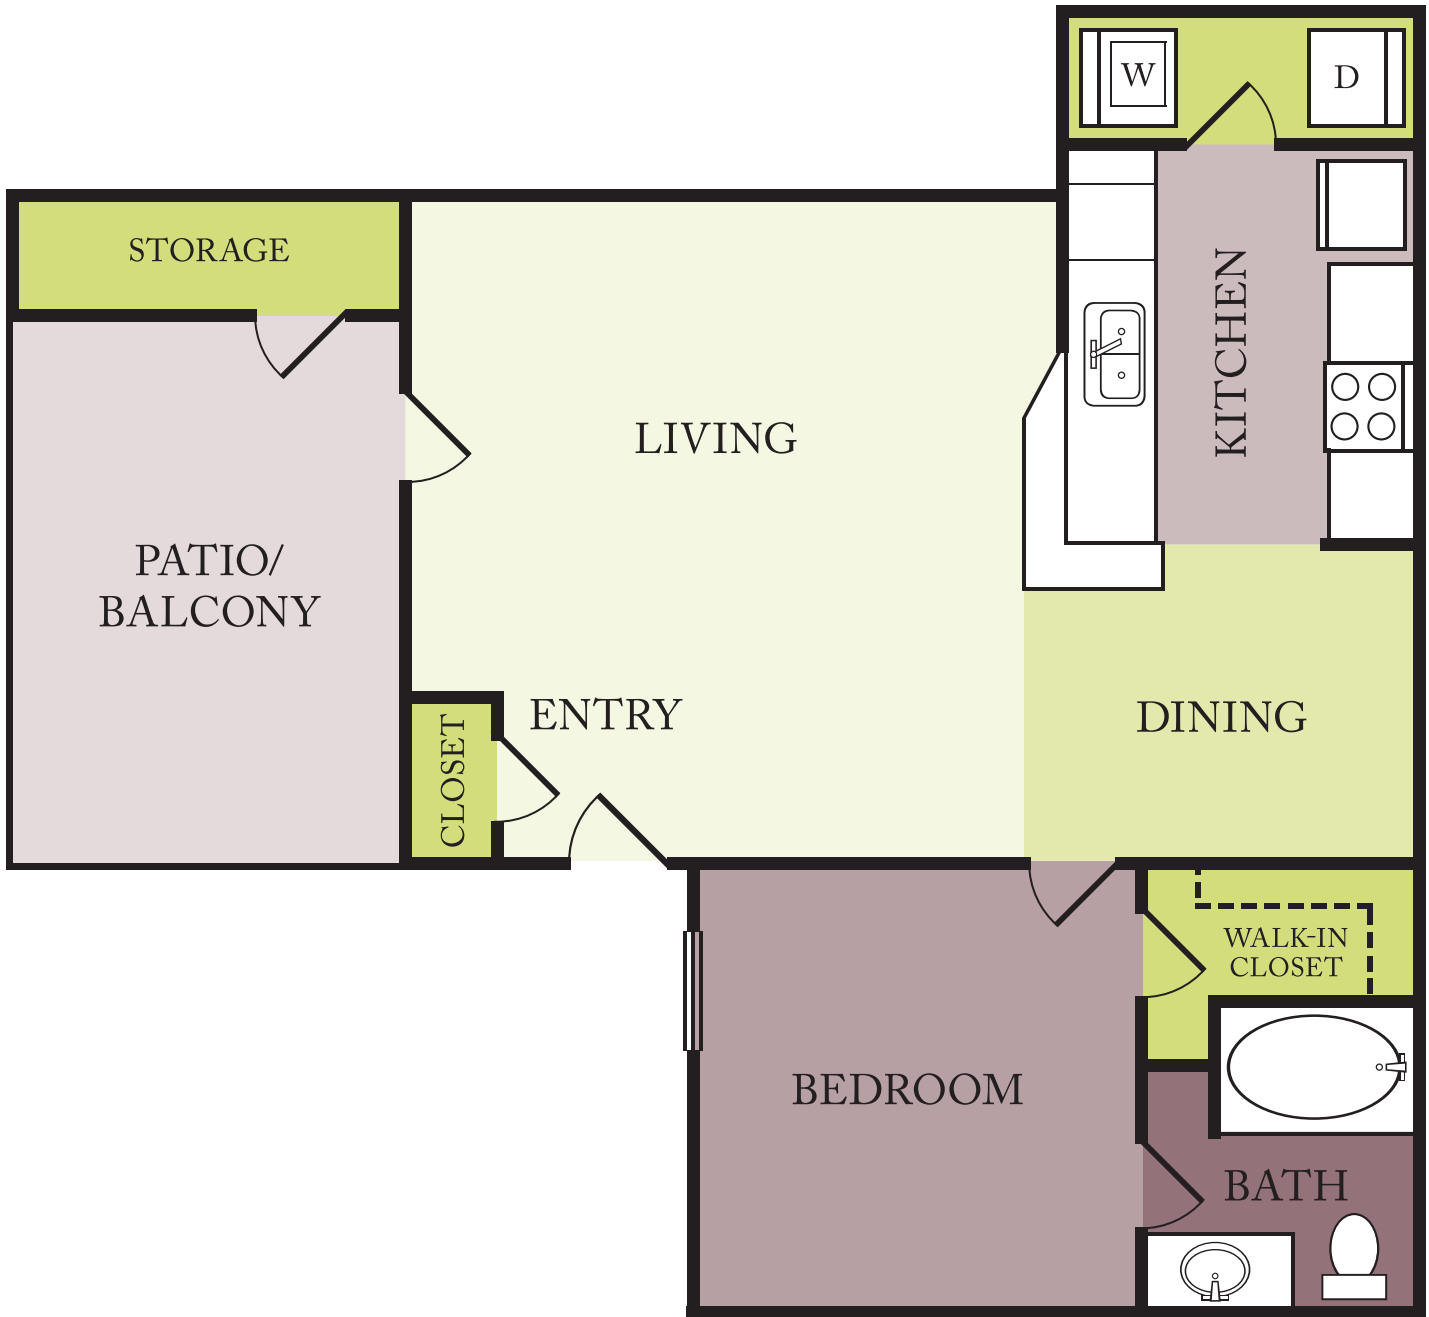

# THE REDWOOD

One Bedroom/One Bath  
820 Square Feet

Your selected floor plan may vary from these illustrations due to design configuration and architectural styling. Not all features are available in every floor plan. Square footages and room dimensions are approximate.

# THE OAK

One Bedroom/One Bath  
825 Square Feet

Your selected floor plan may vary from these illustrations due to design configuration and architectural styling. Not all features are available in every floor plan. Square footages and room dimensions are approximate.

# THE COTTONWOOD

Two Bedroom/Two Bath  
1,140 Square Feet

Your selected floor plan may vary from these illustrations due to design configuration and architectural styling. Not all features are available in every floor plan. Square footages and room dimensions are approximate.

# THE DOGWOOD

Two Bedroom/Two Bath  
1,150 Square Feet

Your selected floor plan may vary from these illustrations due to design configuration and architectural styling. Not all features are available in every floor plan. Square footages and room dimensions are approximate.